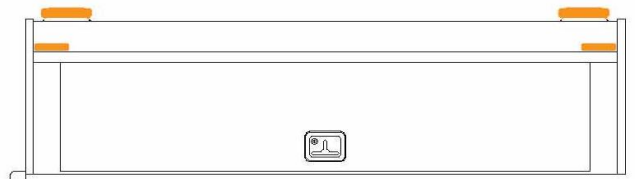

DCU	DCU Max	Diamond Edition DCU

SAFETY LIGHTING OPTIONS

Remote Controlled

6 Slim Strobes w/ Remote	$ 810	$ 810	$ 810
6 Slim Strobes & 1 Beacon (Front) w/ Remote	$ 1,700	$ 1,700	$ 1,700
6 Slim Strobes & 1 Beacon (Rear) w/ Remote	$ 1,665	$ 1,665	$ 1,665
6 Slim Strobes & 1 Beacon w/ Remote (ARE Welded Rack Install)	$ 1,730	$ 1,730	$ 1,730
6 Slim Strobes & 2 Beacons w/ Remote	$ 2,510	$ 2,510	$ 2,510
6 Slim Strobes & 2 Beacons w/ Remote (ARE Welded Rack Install)	$ 2,560	$ 2,560	$ 2,560
1 Beacon (Front) w/ Remote	$ 1,035	$ 1,035	$ 1,035
1 Beacon (Rear) w/ Remote	$ 1,010	$ 1,010	$ 1,010
1 Beacon (Front) w/ Remote (ARE Welded Rack Install)	$ 1,065	$ 1,065	$ 1,065
1 Beacon (Rear) w/ Remote (ARE Welded Rack Install)	$ 1,035	$ 1,035	$ 1,035
2 Beacons w/ Remote	$ 1,850	$ 1,850	$ 1,850
2 Beacons w/ Remote (ARE Welded Rack Install)	$ 1,890	$ 1,890	$ 1,890

Switch Controlled

6 Slim Strobes w/ Switch	$ 805	$ 805	$ 805
6 Slim Strobes & 1 Beacon (Front) w/ Switch	$ 1,700	$ 1,700	$ 1,700
6 Slim Strobes & 1 Beacon (Rear) w/ Switch	$ 1,665	$ 1,665	$ 1,665
6 Slim Strobes & 1 Beacon w/ Switch (ARE Welded Rack Install)	$ 1,725	$ 1,725	$ 1,725
6 Slim Strobes & 2 Beacons w/ Switch	$ 2,515	$ 2,515	$ 2,515
6 Slim Strobes & 2 Beacons w/ Switch (ARE Welded Rack Install)	$ 2,555	$ 2,555	$ 2,555
1 Beacon (Front) w/ Switch	$ 1,035	$ 1,035	$ 1,035
1 Beacon (Rear) w/ Switch	$ 1,010	$ 1,010	$ 1,010
1 Beacon (Front) w/ Switch (ARE Welded Rack Install)	$ 1,060	$ 1,060	$ 1,060
1 Beacon (Rear) w/ Switch (ARE Welded Rack Install)	$ 1,035	$ 1,035	$ 1,035
2 Beacons w/ Switch	$ 1,850	$ 1,850	$ 1,850
2 Beacons w/ Switch (ARE Welded Rack Install)	$ 1,890	$ 1,890	$ 1,890

Side View

w/ Welded Aluminum Ladder Rack

w/ Welded Aluminum Ladder Rack