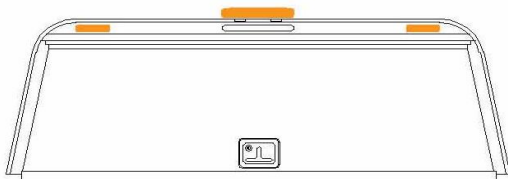

Switch Controlled

6 Slim Strobes w/ Switch	$ 805	$ 805	$ 805
6 Slim Strobes & 1 Beacon (Front) w/ Switch	$ 1,700	$ 1,700	$ 1,700
6 Slim Strobes & 1 Beacon (Rear) w/ Switch	$ 1,665	$ 1,665	$ 1,665
6 Slim Strobes & 1 Beacon w/ Switch (ARE Welded Rack Install)	$ 1,725	$ 1,725	$ 1,725
6 Slim Strobes & 2 Beacons w/ Switch	$ 2,515	$ 2,515	$ 2,515
6 Slim Strobes & 2 Beacons w/ Switch (ARE Welded Rack Install)	$ 2,555	$ 2,555	$ 2,555
1 Beacon (Front) w/ Switch	$ 1,035	$ 1,035	$ 1,035
1 Beacon (Rear) w/ Switch	$ 1,010	$ 1,010	$ 1,010
1 Beacon (Front) w/ Switch (ARE Welded Rack Install)	$ 1,060	$ 1,060	$ 1,060
1 Beacon (Rear) w/ Switch (ARE Welded Rack Install)	$ 1,035	$ 1,035	$ 1,035
2 Beacons w/ Switch	$ 1,850	$ 1,850	$ 1,850
2 Beacons w/ Switch (ARE Welded Rack Install)	$ 1,890	$ 1,890	$ 1,890

Rear View