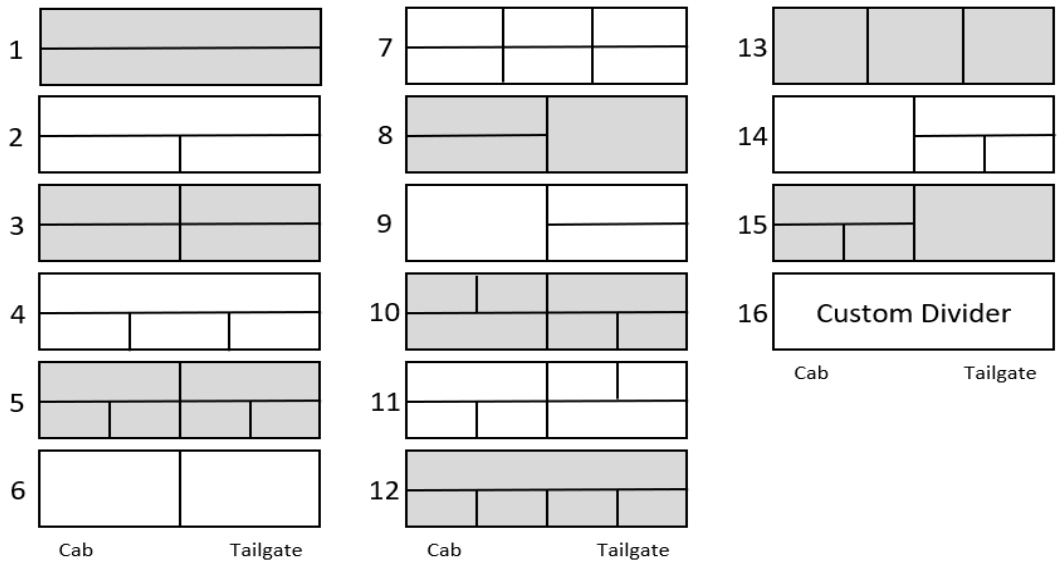

DCU	DCU Max	Diamond Edition DCU
TOOLBOX (PER SIDE)	DCU & DCU Max = Steel		Diamond Edition = Diamond Plate
Full Length Standard Toolbox	$ 205	$ 340	$ 340

Toolbox Divider Options:

Option #1	$ 75	$ 120	$ 120
Option #2	$ 105	$ 145	$ 145
Option #3	$ 125	$ 165	$ 165
Option #4	$ 130	$ 175	$ 175
Option #5	$ 185	$ 220	$ 220
Option #6	$ 50	$ 95	$ 95
Option #7	$ 175	$ 210	$ 210
Option #8	$ 95	$ 140	$ 140
Option #9	$ 950	$ 140	$ 140
Option #10	$ 185	$ 220	$ 220
Option #11	$ 185	$ 220	$ 220
Option #12	$ 160	$ 200	$ 200
Option #13	$ 105	$ 145	$ 145
Option #14	$ 125	$ 160	$ 160
Option #15	$ 125	$ 160	$ 160
Option #16	Call for Quote	Call for Quote	Call for Quote
Fold Down Shelf	$ 90	$ 130	$ 130

Shelf height: 20"-26" Units = 9" Shelf   29"-36" Units = 11" Shelf   Shelf depth: Middle shelf = 9.5"   Bottom of Toolbox = 12"

PREMIUM TOOLBOX OPTIONS (PER SIDE)

Contractor's Package (short bed)	$ 860	$ 860	$ 860
Contractor's Package (long bed)	$ 1,115	$ 1,115	$ 1,115
Plumber's Package (short bed)	$ 1,325	$ 1,325	$ 1,325
Plumber's Package (long bed)	$ 1,750	$ 1,750	$ 1,750