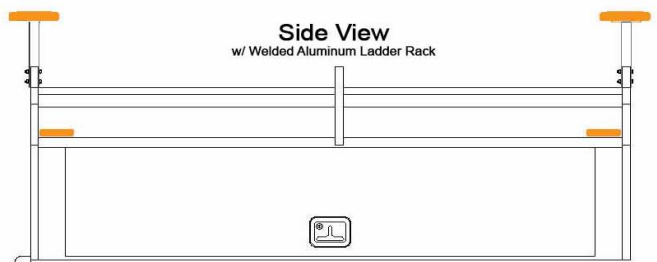

Switch Controlled

6 Slim Strobes w/ Switch	\$ 805	\$ 805	\$ 805
6 Slim Strobes & 1 Beacon (Front) w/ Switch	\$ 1,700	\$ 1,700	\$ 1,700
6 Slim Strobes & 1 Beacon (Rear) w/ Switch	\$ 1,665	\$ 1,665	\$ 1,665
6 Slim Strobes & 1 Beacon w/ Switch (ARE Welded Rack Install)	\$ 1,725	\$ 1,725	\$ 1,725
6 Slim Strobes & 2 Beacons w/ Switch	\$ 2,515	\$ 2,515	\$ 2,515
6 Slim Strobes & 2 Beacons w/ Switch (ARE Welded Rack Install)	\$ 2,555	\$ 2,555	\$ 2,555
1 Beacon (Front) w/ Switch	\$ 1,035	\$ 1,035	\$ 1,035
1 Beacon (Rear) w/ Switch	\$ 1,010	\$ 1,010	\$ 1,010
1 Beacon (Front) w/ Switch (ARE Welded Rack Install)	\$ 1,060	\$ 1,060	\$ 1,060
1 Beacon (Rear) w/ Switch (ARE Welded Rack Install)	\$ 1,035	\$ 1,035	\$ 1,035
2 Beacons w/ Switch	\$ 1,850	\$ 1,850	\$ 1,850
2 Beacons w/ Switch (ARE Welded Rack Install)	\$ 1,890	\$ 1,890	\$ 1,890

Rear View

Side View

Rear View

w/ Welded Aluminum Ladder Rack

Side View

w/ Welded Aluminum Ladder Rack

	DCU	DCU Max	Diamond Edition DCU
--	-----	---------	---------------------

ROOF RACKS