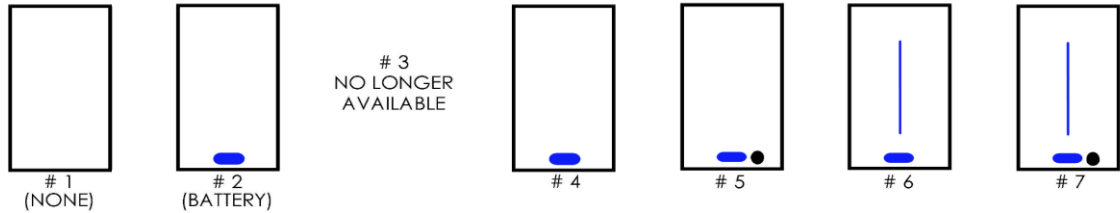

ONLY AVAILABLE WITH WINDOWDOORS:

12V LED Dome Light w/ Prop Switch & DS Rope Light w/ Prop Switch (opt #10)					$ 200	$ 200	$ 200	$ 200			$ 200	$ 200	$ 200
12V LED Dome Light w/ ActiveTilt & DS Rope Light w/ Prop Switch (opt #10)				$ 200						$ 200			
12V LED Dome Light w/ Prop Switch & PS Rope Light w/ Prop Switch (opt #11)					$ 200	$ 200	$ 200	$ 200			$ 200	$ 200	$ 200
12V LED Dome Light w/ ActiveTilt & PS Rope Light w/ Prop Switch (opt #11)				$ 200						$ 200			
12V LED Dome Light w/ Prop Switch & DS/PS Rope Lights w/ Prop Switches (opt #12)					$ 320	$ 320	$ 320	$ 320			$ 320	$ 320	$ 320
12V LED Dome Light w/ ActiveTilt & DS/PS Rope Lights w/ Prop Switches (opt #12)				$ 320						$ 320			
12V LED Dome Light w/ Pr Sw & Center Rope Light & DS/PS Rope Lights w/ Pr Sw (opt #13)					$ 395	$ 395	$ 395	$ 395			$ 395	$ 395	$ 395
12V LED Dome Light w/ Active Tilt & Center Rope Light & DS/PS Rope Lights w/ Pr Sw (opt #13)				$ 395						$ 395			
12V LED Dome Light w/ Pr Sw & Dual Rope Lights & DS/PS Rope Lights w/ Pr Sw (opt #14)					$ 470	$ 470	$ 470	$ 470			$ 470	$ 470	$ 470
12V LED Dome Light w/ Active Tilt & Dual Rope Lights & DS/PS Rope Lights w/ Pr Sw (opt #14)				$ 470						$ 470			

✕ INDICATES PROP SWITCH CONTROLLED LIGHT
● INDICATES ACTIVE/ TILT SWITCH OR PROP SWITCH - DEPENDING ON CAP CONFIGURATION