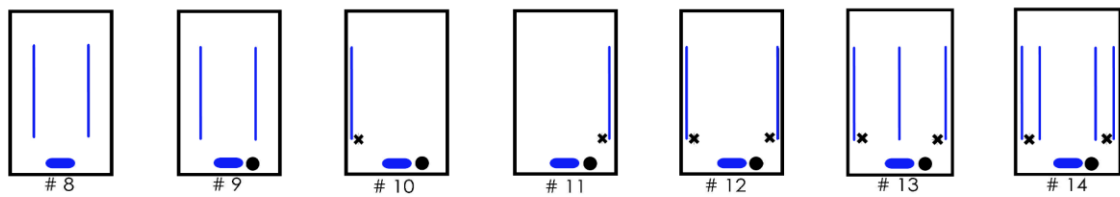

ONLY AVAILABLE WITH WINDOWDOORS:

12V LED Dome Light w/ Prop Switch & DS Rope Light w/ Prop Switch (opt #10)					$ 200	$ 200	$ 200	$ 200			$ 200	$ 200	$ 200
12V LED Dome Light w/ ActiveTilt & DS Rope Light w/ Prop Switch (opt #10)				$ 200						$ 200			
12V LED Dome Light w/ Prop Switch & PS Rope Light w/ Prop Switch (opt #11)					$ 200	$ 200	$ 200	$ 200			$ 200	$ 200	$ 200
12V LED Dome Light w/ ActiveTilt & PS Rope Light w/ Prop Switch (opt #11)				$ 200						$ 200			
12V LED Dome Light w/ Prop Switch & DS/PS Rope Lights w/ Prop Switches (opt #12)					$ 320	$ 320	$ 320	$ 320			$ 320	$ 320	$ 320
12V LED Dome Light w/ ActiveTilt & DS/PS Rope Lights w/ Prop Switches (opt #12)				$ 320						$ 320			
12V LED Dome Light w/ Pr Sw & Center Rope Light & DS/PS Rope Lights w/ Pr Sw (opt #13)					$ 395	$ 395	$ 395	$ 395			$ 395	$ 395	$ 395
12V LED Dome Light w/ Active Tilt & Center Rope Light & DS/PS Rope Lights w/ Pr Sw (opt #13)				$ 395						$ 395			
12V LED Dome Light w/ Pr Sw & Dual Rope Lights & DS/PS Rope Lights w/ Pr Sw (opt #14)					$ 470	$ 470	$ 470	$ 470			$ 470	$ 470	$ 470
12V LED Dome Light w/ Active Tilt & Dual Rope Lights & DS/PS Rope Lights w/ Pr Sw (opt #14)				$ 470						$ 470			

✕ INDICATES PROP SWITCH CONTROLLED LIGHT
● INDICATES ACTIVE/ TILT SWITCH OR PROP SWITCH - DEPENDING ON CAP CONFIGURATION