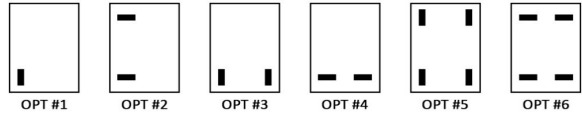

MSRP
Truck Size - Compact

	Z2	Z	CX Rev0	CX Evolve	CX HD	CX Classic	Overland	V Classic	MX Rev0	MX Evolve	MX HD	MX Classic	TW Classic
INTERIOR LIGHTING:					# 3 NO LONGER AVAILABLE								

✕ INDICATES PROP SWITCH CONTROLLED LIGHT
● INDICATES ACTIVETILT SWITCH OR PROP SWITCH-- DEPENDING ON CAP CONFIGURATION

	Z2	Z	CX Rev0	CX Evolve	CX HD	CX Classic	Overland	V Classic	MX Rev0	MX Evolve	MX HD	MX Classic	TW Classic
Opt. #1	$60	$60	$60	$60		$60	$60	$60	$60	$60		$60	$60
Opt. #2	$120	$120	$120	$120		$120	$120	$120	$120	$120		$120	$120
Opt. #3	$120	$120	$120	$120		$120	$120	$120	$120	$120		$120	$120
Opt. #4	$120	$120	$120	$120		$120	$120	$120	$120	$120		$120	$120
Opt. #5	$230	$230	$230	$230		$230	$230	$230	$230	$230		$230	$230
Opt. #6	$240	$240	$240	$240		$240	$240	$240	$240	$240		$240	$240