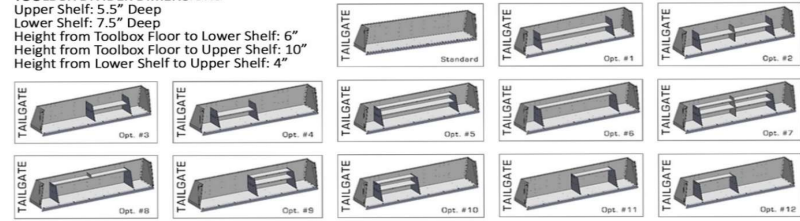

MSRP
Truck Size - Compact

	Z2	Z	CX Revo	CX Evolve	CX HD	CX Classic	Overland	V Classic	MX Revo	MX Evolve	MX HD	MX Classic	TW Classic
HD SERIES TOOLBOX (each side)													
Standard (.063 Diamond Plate - Rated 200lb Evenly Distributed)					$400						$400		
Standard Toolbox with Horizontal Divider					$550						$550		
T-Nut Kit (set of 8) for Internal Skeleton Mounting (Part #: PA-11348)					$40						$40		

TOOLBOX (each side)													
Special Order (Pre-Approval Required)				Please Call		Please Call		Please Call		Please Call		Please Call	
Standard (.035 Aluminum)				$310		$310		$310		$310		$310	
Option #1				$380		$380		$380		$380		$380	
Option #2				$400		$400		$400		$400		$400	
Option #3				$360		$360		$360		$360		$360	
Option #4				$360		$360		$360		$360		$360	
Full Size Trucks Only:													
Option #5				$420		$420		$420		$420		$420	
Option #6				$380		$380		$380		$380		$380	
Option #7				$440		$440		$440		$440		$440	
Option #8				$430		$430		$430		$430		$430	
Option #9				$380		$380		$380		$380		$380	
Option #10				$380		$380		$380		$380		$380	
Option #11				$360		$360		$360		$360		$360	
Option #12				$360		$360		$360		$360		$360	

TOOLBOX DIVIDER DIMENSIONS
Upper Shelf: 5.5" Deep
Lower Shelf: 7.5" Deep
Height from Toolbox Floor to Lower Shelf: 6"
Height from Toolbox Floor to Upper Shelf: 10"
Height from Lower Shelf to Upper Shelf: 4"